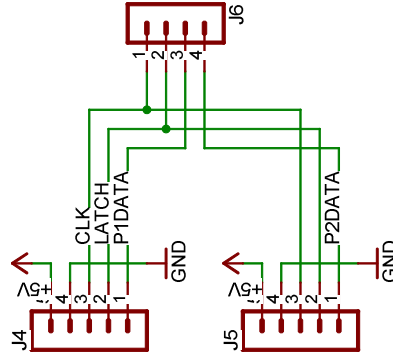

PWM LEDs

SPI EEPROM

VGA Interface

NES Controllers

Power

Lotus

4/02/2007 08:14:20p

Sheet: 1/1