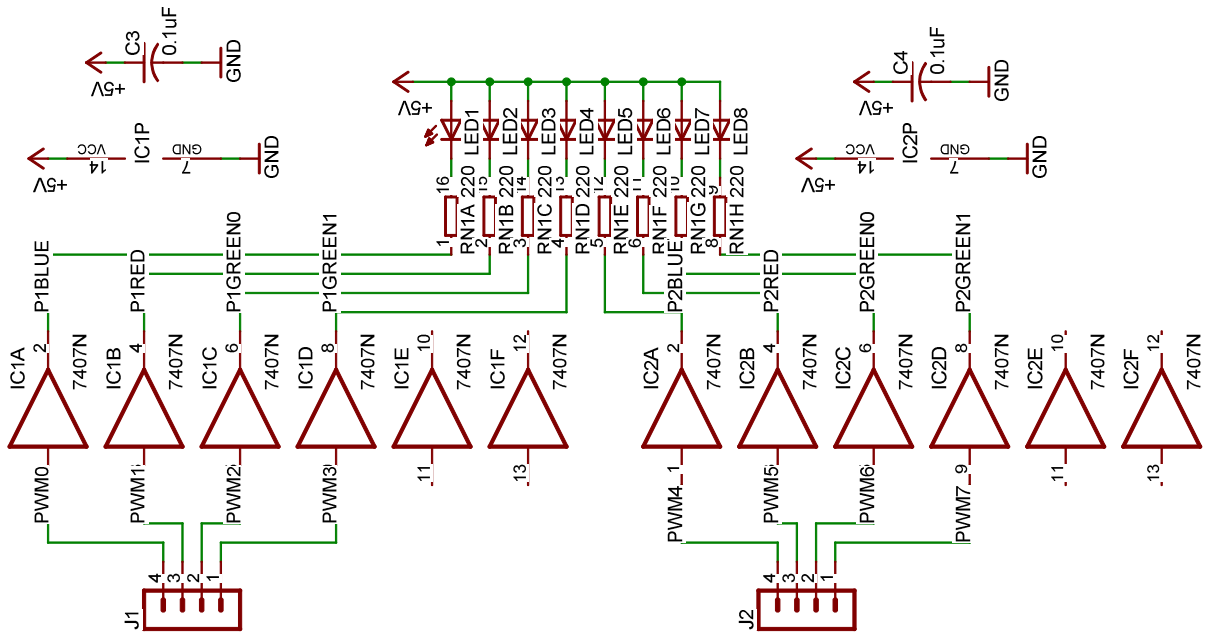

PWM LEDs

SPI EEPROM

VGA Interface

NES Controllers

Power

Lotus

4/02/2007 08:14:20p

Sheet: 1/1