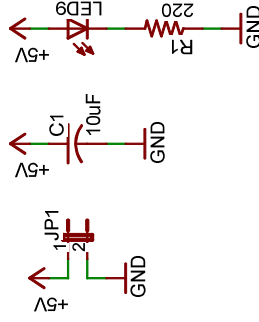

PWM LEDs

SPI EEPROM

VGA Interface

NES Controllers

Power

Lotus

4/02/2007 08:14:20p

Sheet: 1/1