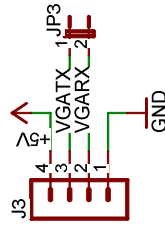

PWM LEDs

SPI EEPROM

VGA Interface

NES Controllers

Power

Lotus

4/02/2007 08:14:20p

Sheet: 1/1