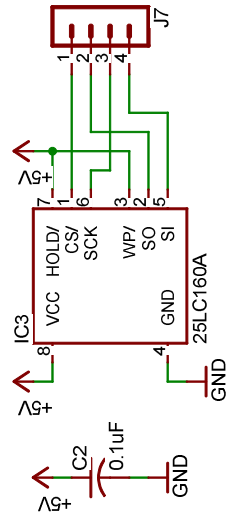

PWM LEDs

SPI EEPROM

VGA Interface

NES Controllers

Power

Lotus

4/02/2007 08:14:20p

Sheet: 1/1